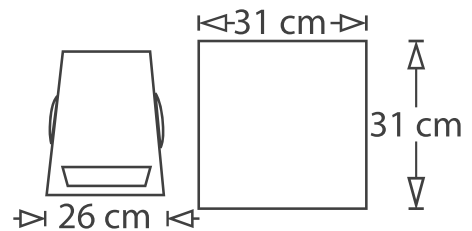

PWS CR-200 Unit

Floor Space Required

Information

This unit removes iron, manganese and lime from your water supply. It also neutralises your water and gives it a pH of 7

What You Get

- 1 off 255 740 Autotrol Valve
- 1 off 10x54" Fiberglass Vessel
- 1 off 38L Crystal Right 200
- 1 off 75 Litre Salt Container