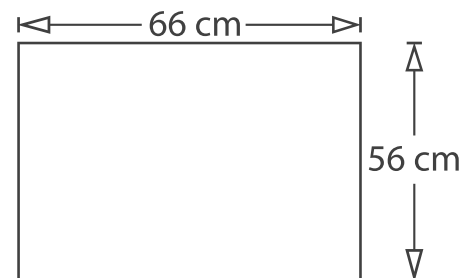

PWS CR-200 Unit

Floor Space Required

Information

This unit removes iron, manganese and lime from your water supply. It also neutralises your water and gives it a pH of 7

What You Get

- 1 off 255 740 Autotrol Valve
- 1 off 10x54" Fiberglass Vessel
- 1 off 38L Crystal Right 200
- 1 off 75 Litre Salt Container