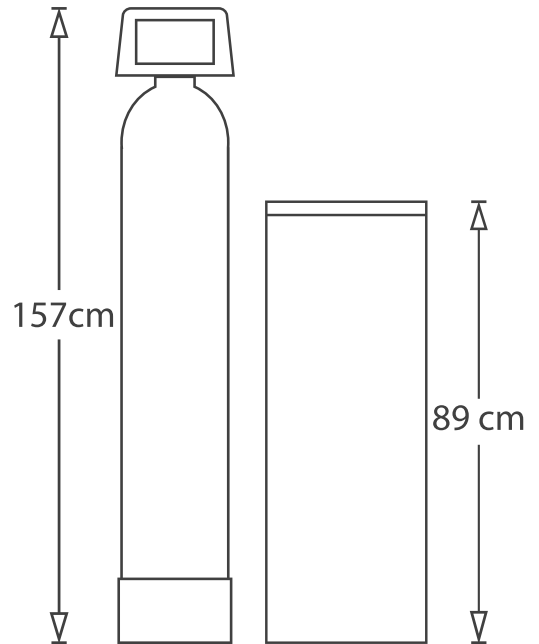

PWS CR-200 Unit

Floor Space Required

Information

This unit removes iron, manganese and lime from your water supply. It also neutralises your water and gives it a pH of 7

What You Get

- 1 off 255 740 Autotrol Valve
- 1 off 10x54" Fiberglass Vessel
- 1 off 38L Crystal Right 200
- 1 off 75 Litre Salt Container