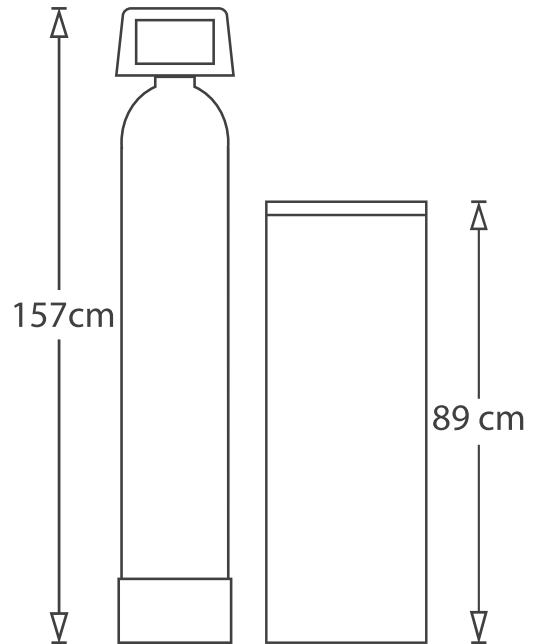

### Floor Space Required

### What You Get

- 1 off 255 Autotrol Valve
- 1 off 10x54" Fiberglass Vessel
- 1 off 38L Crystal Right 100
- 1 off 75 Litre Salt Container