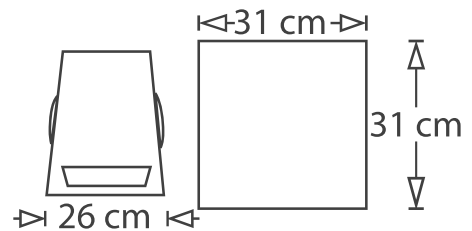

PWS CR-100 Unit