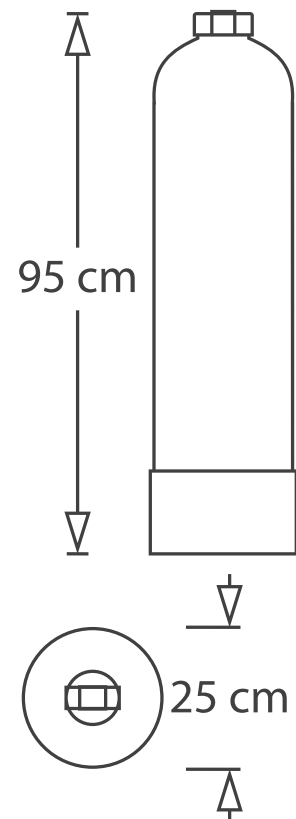

PWS Carbon Filter

Floor Space Required
30 cm²

Information

This unit removes odours from your mains and well water supply.

What You Get

- 1 off In/Out Head
- 1 off 10x35" Fibreglass Vessel
- 1 off 20kg Carbon